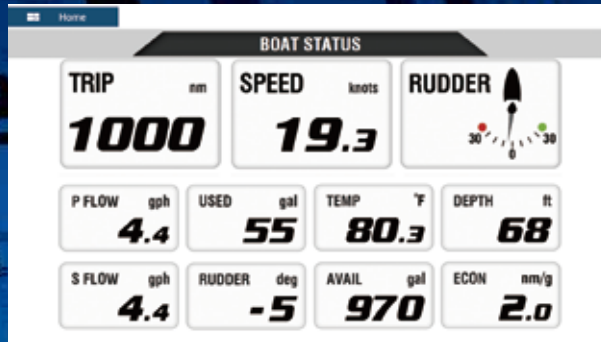

Boat Status

Compatible YAMAHA OUTBOARDS Line-up

Line-up Series	Models								
5.3L V8 OFFSHORE	F350C								
4.2L V6 OFFSHORE	F300 (digital)	F250 (digital)	F225 (digital)						
3.3L V6	F250	F225	F200						
4.2L V6 V MAX SHO	VF250	VF250X	VF225	VF200					
IN-LINE FOUR V MAX SHO	VF175	VF150	VF150X	VF115					
IN-LINE FOUR	F200	F175	F150	F115					
MIDRANGE	F90	F75	F70	F60	F50	F40	F30	F25	
HIGH THRUST	T60	T50							
JET DRIVE	F150	F115	F90	F60	F40				

This is a general reference list. Please contact YAMAHA representatives for the latest compatibility information.

HELM MASTER®

Command Link®

Command Link Plus®