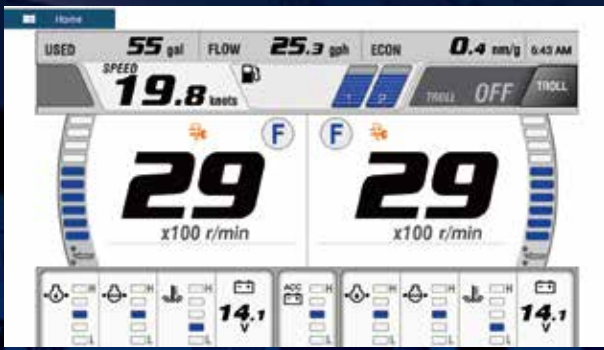

12.1" Multi Function Display
Model TZTL12F

15.6" Multi Function Display
Model TZTL15F

NEW

NAVnet
TZtouch2

for

HELM MASTER®
Command Link®
Command Link Plus®

www.furuno.com

Twin Engine Combo