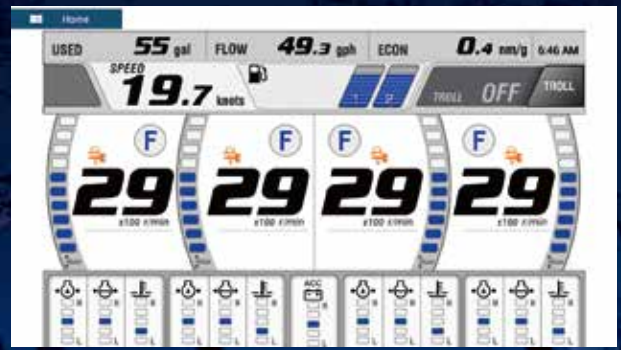

FURUNO

Integrate Your Yamaha Outboards With Your NavNet TZtouch2 Display

- ▶ YAMAHA's original graphical user interface on the NavNet TZtouch2's large, bright color screen
- ▶ Engine Combo and Boat Status display for up to four engines
- ▶ TROLL MODE allows you fine, precise adjustments of the trolling speed at your fingertips
- ▶ Detailed Engine Alarms and Trouble Codes for quick trouble shooting
- ▶ At-a-glance Trip and Maintenance Hour display for timely maintenance
- ▶ Enjoy the flexibility to customize the display according to your needs and preferences

12.1" Multi Function Display
Model TZTL12F

15.6" Multi Function Display
Model TZTL15F

NEW

NAVnet
TZtouch2

for

HELM MASTER®
Command Link®
Command Link Plus®

www.furuno.com

Twin Engine Combo

Quad Engine Combo

Boat Status

Compatible YAMAHA OUTBOARDS Line-up

Line-up Series	Models								
5.3L V8 OFFSHORE	F350C								
4.2L V6 OFFSHORE	F300 (digital)	F250 (digital)	F225 (digital)						
3.3L V6	F250	F225	F200						
4.2L V6 V MAX SHO	VF250	VF250X	VF225	VF200					
IN-LINE FOUR V MAX SHO	VF175	VF150	VF150X	VF115					
IN-LINE FOUR	F200	F175	F150	F115					
MIDRANGE	F90	F75	F70	F60	F50	F40	F30	F25	
HIGH THRUST	T60	T50							
JET DRIVE	F150	F115	F90	F60	F40				